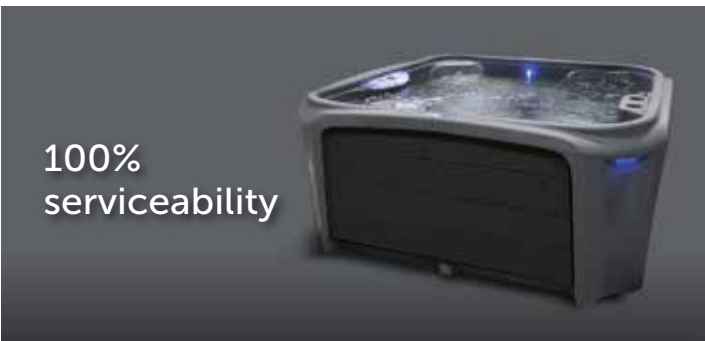

The **Stream** is equipped with a 4-way diverter valve to enable a variety of massage options. You can direct the water through all the jets for a gentle, relaxing massage. If desired, you can divert the water through one half of the spa jets or through the other half of the spa jets to increase your intensity. And if you need to address a specific part of your body with dynamic force, you can direct all of the water through a single, turbo jet. Whatever your body desires, the **Stream** can deliver.

The **Stream** is manufactured as a 120V "Plug & Play" spa. You can simply set it in place\*\*, fill it with water and plug it into a standard, dedicated 120V electrical outlet. And if you enjoy using your spa for long periods of time in cold weather, it can also be converted to 240V\* for better heating efficiency.

The **Stream** was designed with a contemporary look that you will be proud to display in your backyard. It has the ambiance of an LED backlit, cascading waterfall which is enhanced by external LED sconce lighting in each corner of the spa.

# FEATURES

Plug & Play  
120V

No hassle  
installation\*\*

Air control buttons

LED Waterfall Serenity

LED Ambiance in Lighting

Portability

100%  
serviceability